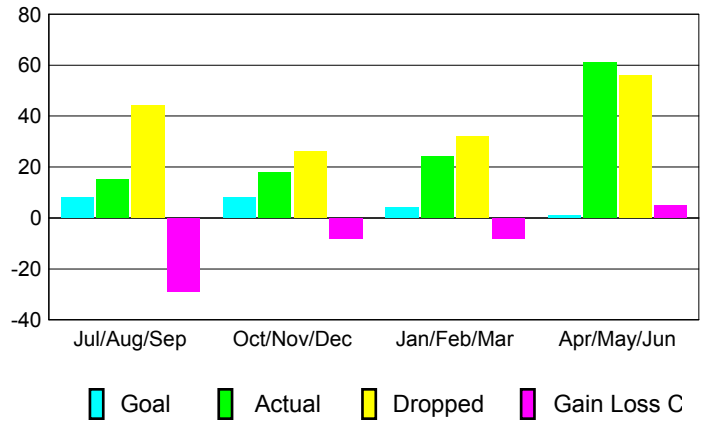

GMT: **Gary Fry**

Location: **MINNESOTA**

GMT CA: **1**

**CLUBS**

Month	New Club Goal	Actual New Clubs	Actual Dropped Clubs	Gain/Loss of Clubs
<b>2012-2013</b>				
Jul/Aug/Sep	0	0	0	0
Oct/Nov/Dec	1	0	0	0
Jan/Feb/Mar	0	0	0	0
Apr/May/June	0	1	0	1
<b>Totals</b>	<b>1</b>	<b>1</b>	<b>0</b>	<b>1</b>

**Club Results 2012-2013**

Goal, New, Dropped, Gain/Loss

**YTD Status Quo Clubs 2012-2013**

Status Quo Clubs Compared to Status Quo Members

**Club Gain/Loss 2012-2013**

**MEMBERSHIP**

Month	Net Memb Goal	Actual New Memb	Actual Dropped Memb	Gain/Loss of Memb
<b>2012-2013</b>				
Jul/Aug/Sep	8	15	44	-29
Oct/Nov/Dec	8	18	26	-8
Jan/Feb/Mar	4	24	32	-8
Apr/May/June	1	61	56	5
<b>Totals</b>	<b>21</b>	<b>118</b>	<b>158</b>	<b>-40</b>

**Membership Results 2012-2013**

Goal, New, Dropped, Gain/Loss

**Gender Comparison 2012-2013**

**Membership Gain/Loss 2012-2013**