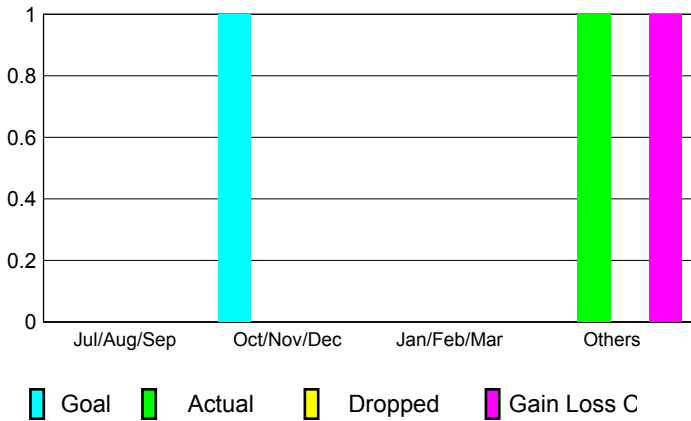

GMT: **Gary Fry**

Location: **MINNESOTA**

GMT CA: **1**

**CLUBS**

Month	New Club Goal	Actual New Clubs	Actual Dropped Clubs	Gain/Loss of Clubs
<b>2012-2013</b>				
Jul/Aug/Sep	0	0	0	0
Oct/Nov/Dec	1	0	0	0
Jan/Feb/Mar	0	0	0	0
Apr/May/June	0	1	0	1
<b>Totals</b>	<b>1</b>	<b>1</b>	<b>0</b>	<b>1</b>

**Club Results 2012-2013**

Goal, New, Dropped, Gain/Loss

**YTD Status Quo Clubs 2012-2013**

Status Quo Clubs Compared to Status Quo Members

**Club Gain/Loss 2012-2013**

**MEMBERSHIP**

Month	Net Memb Goal	Actual New Memb	Actual Dropped Memb	Gain/Loss of Memb
<b>2012-2013</b>				
Jul/Aug/Sep	8	15	44	-29
Oct/Nov/Dec	8	18	26	-8
Jan/Feb/Mar	4	24	32	-8
Apr/May/June	1	61	56	5
<b>Totals</b>	<b>21</b>	<b>118</b>	<b>158</b>	<b>-40</b>